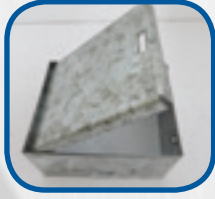

EARTH ROD CONNECTION BOX

Item No.	Description	Specification	M.O.Q
RGB1	Earth Rod Connection Box	75mm x 130mm x 155mm	1
RGB1/C	Earth Rod Connection Box	Custom Sizing	1

Earth Rod Connection Box

EARTH ROD ACCESSORIES

Item No.	Description	Specification	M.O.Q
RGB2/3	Earth Rod Clamp	Zinc Plated 16mm	10
RGB2/4	Earth Rod Safety Tag	Zinc Plated	10

Earth Rods Safety Tag

EARTH RODS GALVANIZED

Item No.	Description	Specification	M.O.Q
RGB2/1	Earth Rod	Galvanised 16mm x 1300mm	10
RGB3/1	Earth Rod, Flag Type	Galvanised 16mm x 1300mm	5
RGB2/CG	Earth Rod	Custom Sizing	1